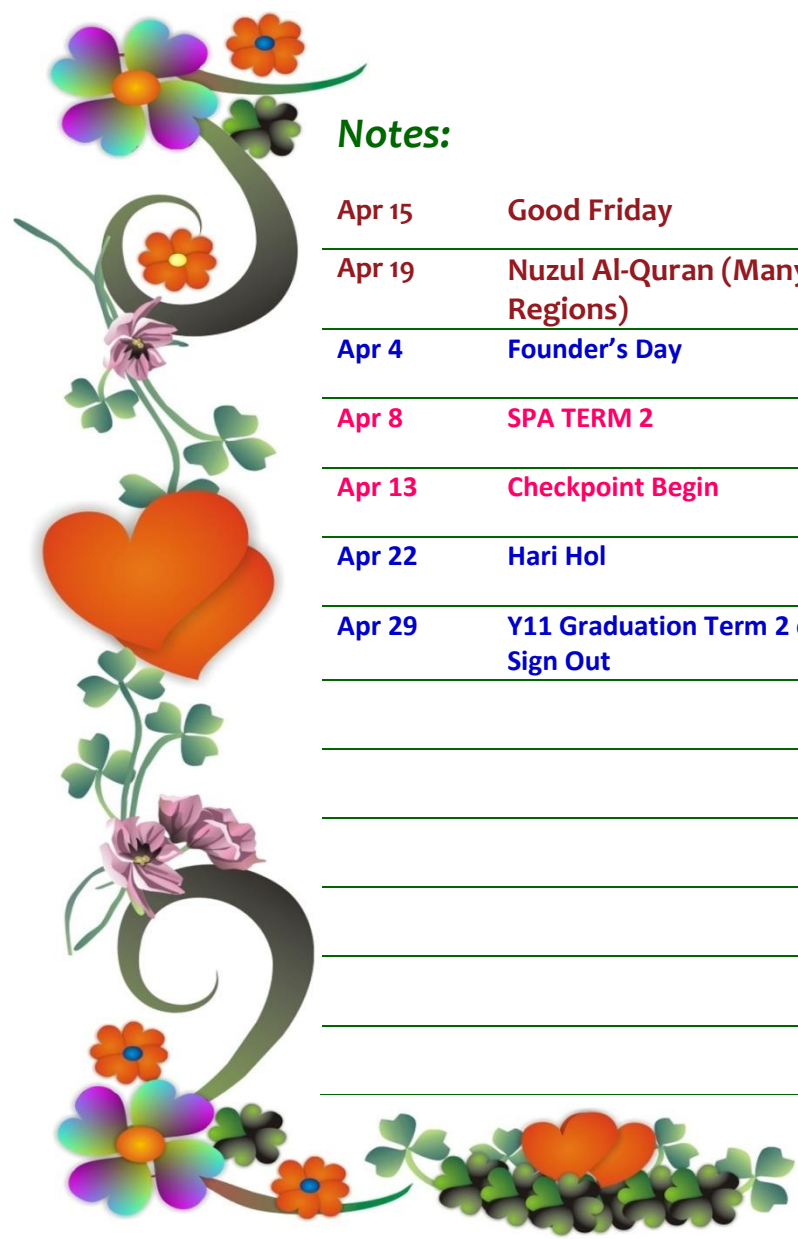

April 2022

Notes:

Apr 15   **Good Friday**

Apr 19   **Nuzul Al-Quran (Many
Regions)**

Apr 4   **Founder's Day**

Apr 8   **SPA TERM 2**

Apr 13   **Checkpoint Begin**

Apr 22   **Hari Hol**

Apr 29   **Y11 Graduation Term 2 ends &
Sign Out**

SUN	MON	TUE	WED	THU	FRI	SAT
27	28	29	30	31	1	2
3	4	5	6	7	8	9
10	11	12	13	14	15	16
17	18	19	20	21	22	23
24	25	26	27	28	29	30